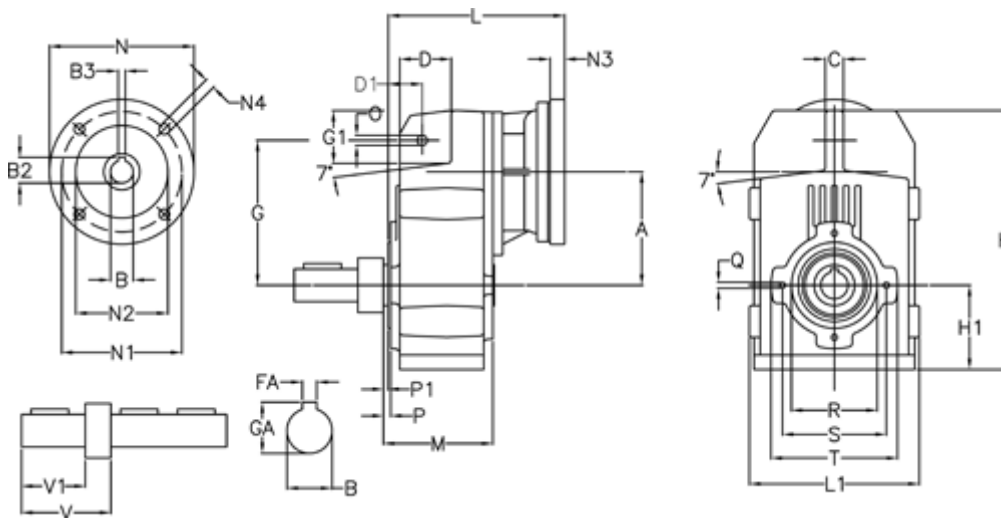

Article number: 29560215591220

Description: Shaft mounted gear
A253R-155,9-P63B5

Measures

A = 128.75	FA = 10	M = 135.5	Q = M10x14
B = 35	G = 162	N = 140	R = 110
B1 = 11	G1 = 58.0	N1 = 115	S = 130
B2 = 12.8	GA = 38.0	N2 = 95	T = 150
B3 = 4	H = 290.5	N4 = M8x19	V = 93.0
C = 20	H1 = 93.5	O = 13	V1 = 60
D = 57.0	L = 213.0	P = 6.0	
D1 = 43.5	L1 = 188	P1 = 3.5	